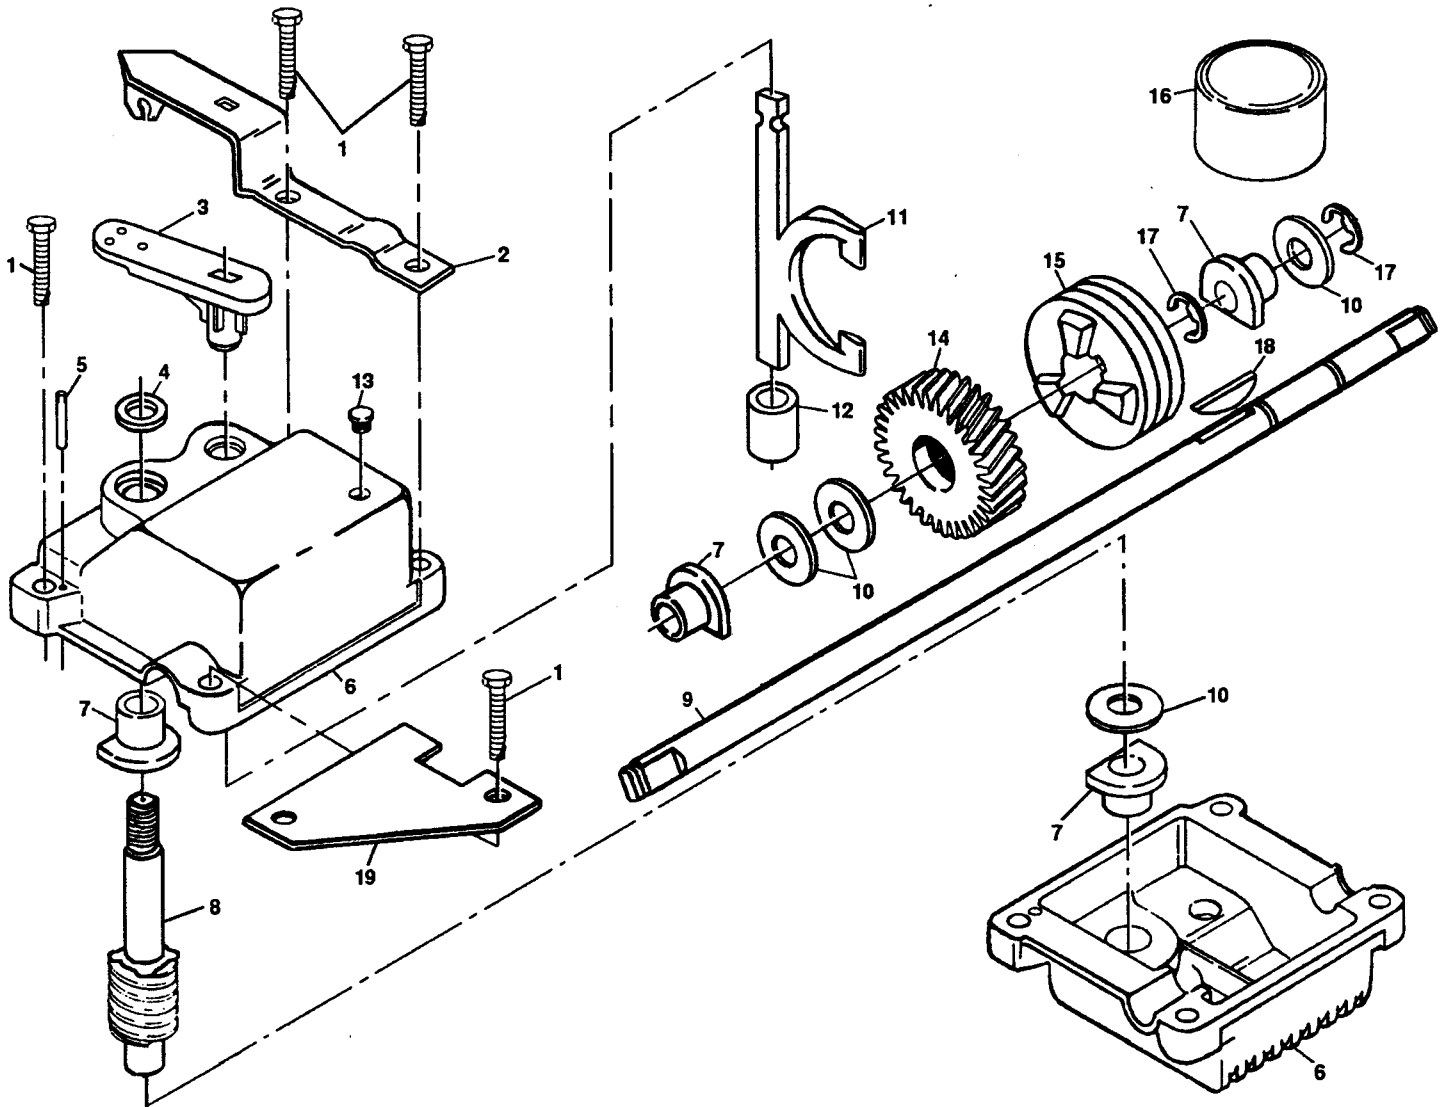

REPAIR PARTS

22" ROTARY LAWN MOWER -- MODEL NUMBER 56cs (H56CSA), PRODUCT NO. 954 06 90-01

REPAIR PARTS

22" ROTARY LAWN MOWER - - MODEL NUMBER 56cs (H56CSA), PRODUCT NO. 954 06 90-01

KEY PART NO. NO.	DESCRIPTION	KEY PART NO. NO.	DESCRIPTION		
1	532087930	Clip Guide	18	532132800	Selector Knob
2	532143915	Dual Drive Control	24	532136797	Pan Head Tapping Screw #10-24 x 1-3/4
3	532063601	Locknut #10-24	26	532087866	Pan Head Tapping Screw #10-24 x 2-3/4
4	532085692	Pan Head Machine Screw #10-24 x 2	27	532750097	Hex Washer Head Screw #10-24 x 3/4
5	532137078	V-Belt	28	532700599	Drive Cover
6	532700875	Carriage Bolt 1/4-20 x 2-3/4	31	532132010	Hex Flange Nut
7	532083923	Nut	32	532137052	Drive Pulley
8	532077400	Hubcap	35	532142811	Wheel Adjuster Assembly (Left)
9	532057143	Wave Washer	36	532702510	Gear Case Assembly
11	532143596	Wheel & Tire Assembly	37	532137090	Spring
12	812000058	E-Ring	38	532063601	Hex Locknut 1/4-20
13	532137054	Pinion	40	532075192	Spring
14	532088080	Dust Cover	41	532142810	Wheel Adjuster Assembly (Right)
15	532088118	Felt Washer	55	532086012	Driveshaft Cover
16	532067725	Washer 1/2 x 1-1/2 x .134	--	532142078	Drive Cover Decal

REPAIR PARTS

22" ROTARY LAWN MOWER - - MODEL NO. 56cs (H56CSA),
PRODUCT NO. 954 06 90-01

GEAR CASE ASSEMBLY PART NUMBER 532702510

KEY NO.	PART NO.	DESCRIPTION
1	817490416	Tapping Screw 1/4-20 x 1-1/4
2	532140269	Engagement Bracket
3	532137053	Shifter
4	532057072	Seal
5	532702710	Grooved Pin 1/8 x 5/8
6	532048373	Gear Case Halves Kit (Includes Key Nos. 4, 5, and 7)
7	532077881	Bearing
8	532137051	Worm Shaft
9	532137077	Drive Shaft
10	532057079	Hardened Washer
11	532131484	Clutch Yoke
12	532700343	Bushing

KEY NO.	PART NO.	DESCRIPTION
13	532086447	Plug
14	532137050	Helical Gear
15	532750436	Clutch Jaw
16	532750369	Grease
17	812000003	E-Ring
18	532850848	Hi-Pro Key
19	532125441	Spring Bracket

NOTE: To reseal housing halves use Loctite No. 515, Part No. 532077923