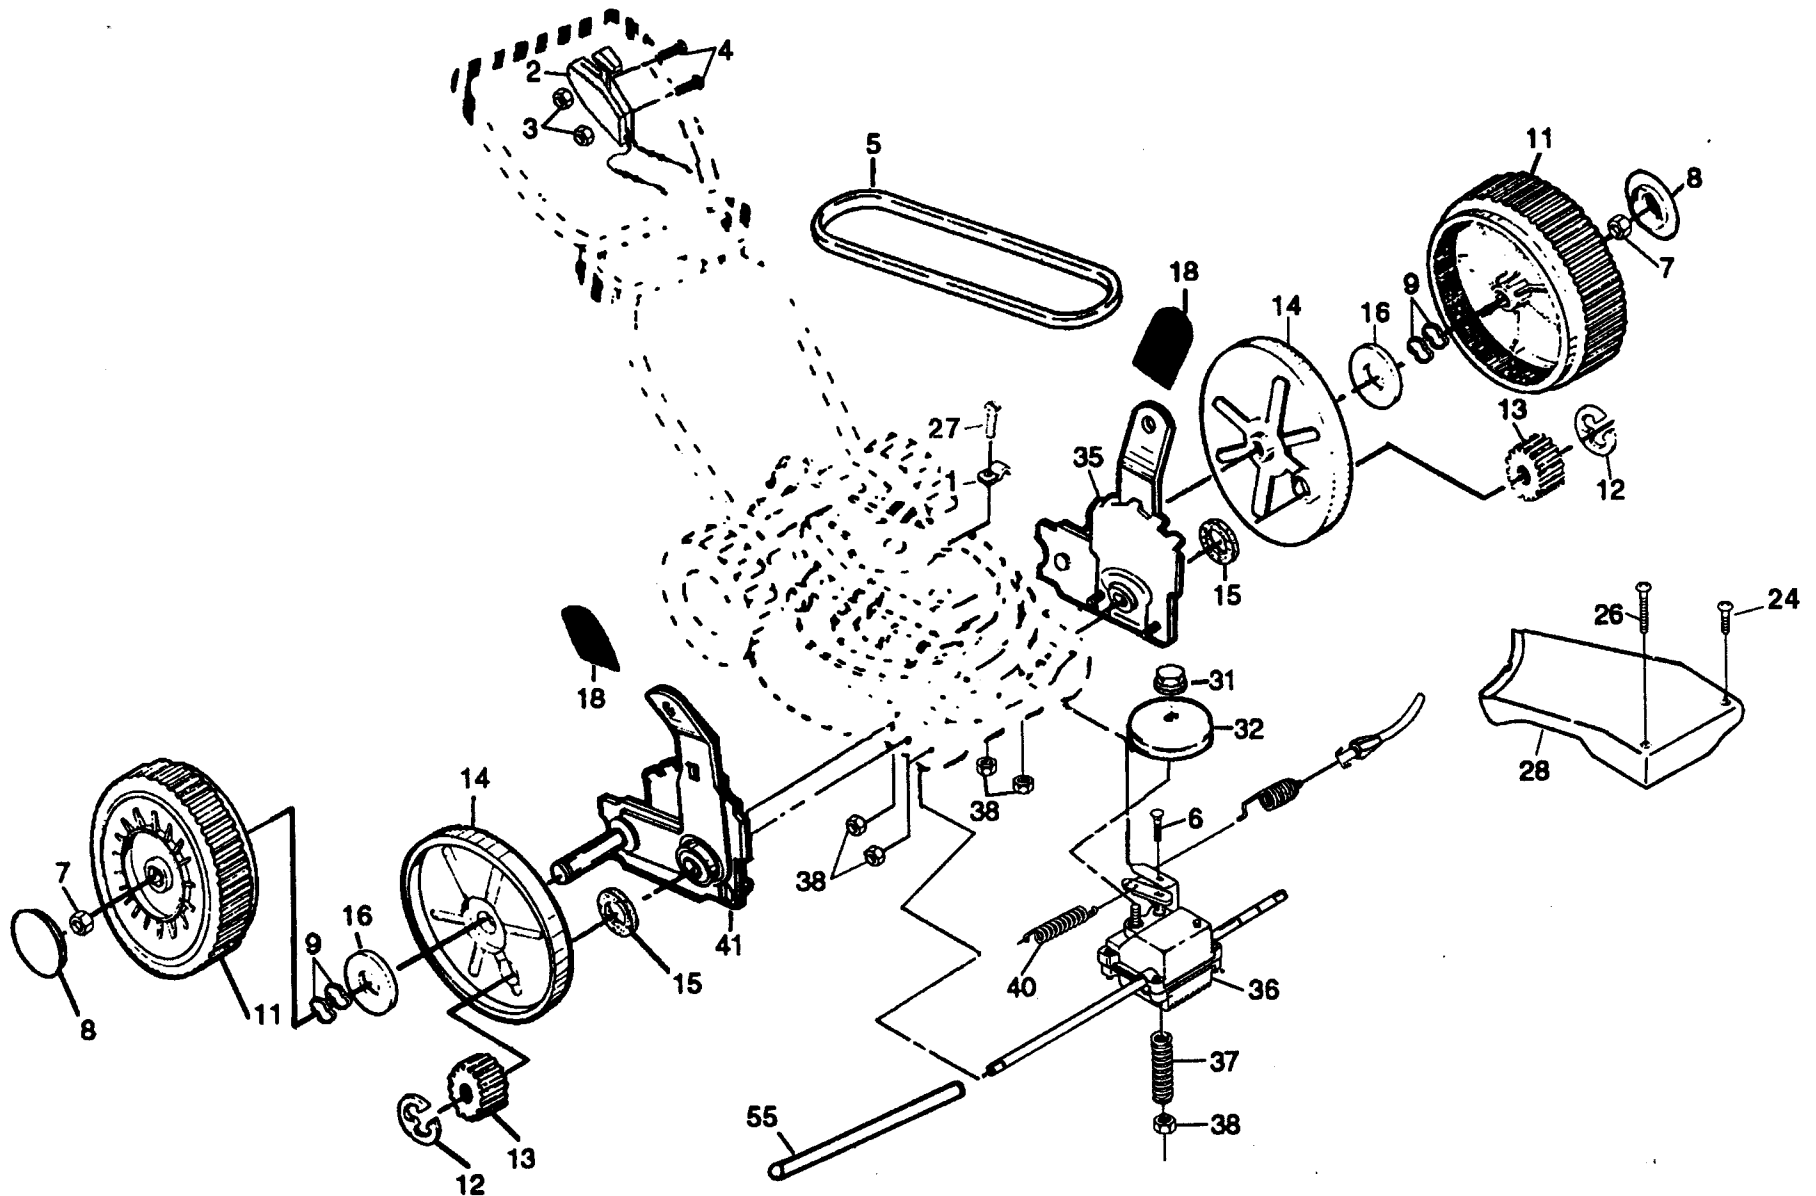

REPAIR PARTS

22" ROTARY LAWN MOWER -- MODEL NUMBER 56cs (H56CSA), PRODUCT NO. 954 06 90-01

REPAIR PARTS

22" ROTARY LAWN MOWER - - MODEL NUMBER 56cs (H56CSA), PRODUCT NO. 954 06 90-01

KEY PART NO. NO.	DESCRIPTION	KEY PART NO. NO.	DESCRIPTION		
1	532087930	Clip Guide	18	532132800	Selector Knob
2	532143915	Dual Drive Control	24	532136797	Pan Head Tapping Screw #10-24 x 1-3/4
3	532063601	Locknut #10-24	26	532087866	Pan Head Tapping Screw #10-24 x 2-3/4
4	532085692	Pan Head Machine Screw #10-24 x 2	27	532750097	Hex Washer Head Screw #10-24 x 3/4
5	532137078	V-Belt	28	532700599	Drive Cover
6	532700875	Carriage Bolt 1/4-20 x 2-3/4	31	532132010	Hex Flange Nut
7	532083923	Nut	32	532137052	Drive Pulley
8	532077400	Hubcap	35	532142811	Wheel Adjuster Assembly (Left)
9	532057143	Wave Washer	36	532702510	Gear Case Assembly
11	532143596	Wheel & Tire Assembly	37	532137090	Spring
12	812000058	E-Ring	38	532063601	Hex Locknut 1/4-20
13	532137054	Pinion	40	532075192	Spring
14	532088080	Dust Cover	41	532142810	Wheel Adjuster Assembly (Right)
15	532088118	Felt Washer	55	532086012	Driveshaft Cover
16	532067725	Washer 1/2 x 1-1/2 x .134	--	532142078	Drive Cover Decal

REPAIR PARTS

22" ROTARY LAWN MOWER - - MODEL NO. 56cs (H56CSA),
PRODUCT NO. 954 06 90-01

GEAR CASE ASSEMBLY PART NUMBER 532702510

KEY NO.	PART NO.	DESCRIPTION
1	817490416	Tapping Screw 1/4-20 x 1-1/4
2	532140269	Engagement Bracket
3	532137053	Shifter
4	532057072	Seal
5	532702710	Grooved Pin 1/8 x 5/8
6	532048373	Gear Case Halves Kit (Includes Key Nos. 4, 5, and 7)
7	532077881	Bearing
8	532137051	Worm Shaft
9	532137077	Drive Shaft
10	532057079	Hardened Washer
11	532131484	Clutch Yoke
12	532700343	Bushing

NOTE: All component dimensions given in U.S. inches.
1 inch = 25.4 mm